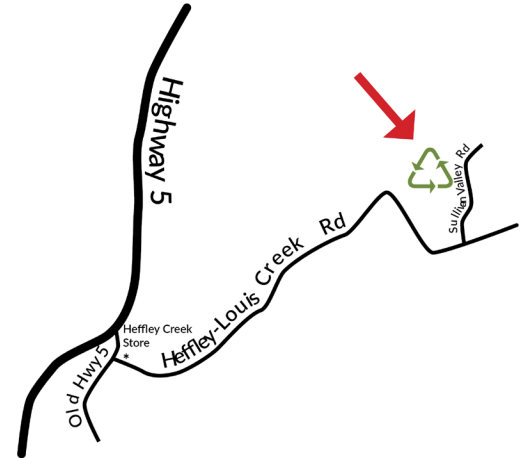

Heffley Creek Eco-Depot

One stop shop for all your disposal and recycling needs

Hours of Operation

Summer

Tues - Sun 8-4
[Apr 1 - Oct 31]

Winter

Tues - Sat 8-4
[Nov 1 - Mar 31]

*Site closed Christmas Day, Boxing Day, New Years Day and is open all other regularly scheduled days

7381 Sullivan Valley Road

Accepted Materials

Household Garbage	$80/t or $1 per bag
Household Recycling	Free to Recycle
Tires	Free to Recycle
Cooling Appliances fridge, freezer, water cooler	Free to Recycle
Lg Appliances, Scrap Metal, Propane Tanks	Free to Recycle
Electronics, Small Appliances	Free to Recycle
Brush and Branches	Free to Recycle
Batteries - Household, Automotive	Free to Recycle
Mattress and Boxspring	Free to Recycle
Wood Waste/Asphalt Shingles Separated from other construction material	$100/t [$5 min. charge]
DLC demolition, land clearing, construction	$160/t [$8 min. charge]
Asphalt/Concrete Separated from other construction material	$20/t [$1 min. charge]
Used Oil and Paints	Free to Recycle

*Disposal fees can be paid by Credit, Debit, or Eco Card.
Cash is not accepted.

Have an unusual or odd load? Give us a call ahead of time

What is ...

Household Garbage?

Solid waste generated from the day to day activities of households and non-industrial businesses. Typically, this waste will fit in bags but can include larger items used around a property such as a garden hose.

DLC?

(Demolition, Land Clearing, and Construction)
Solid waste generated from activities such as renovations, industrial work, and grubbing. Any material that is designed to be part of a house or building is considered DLC.