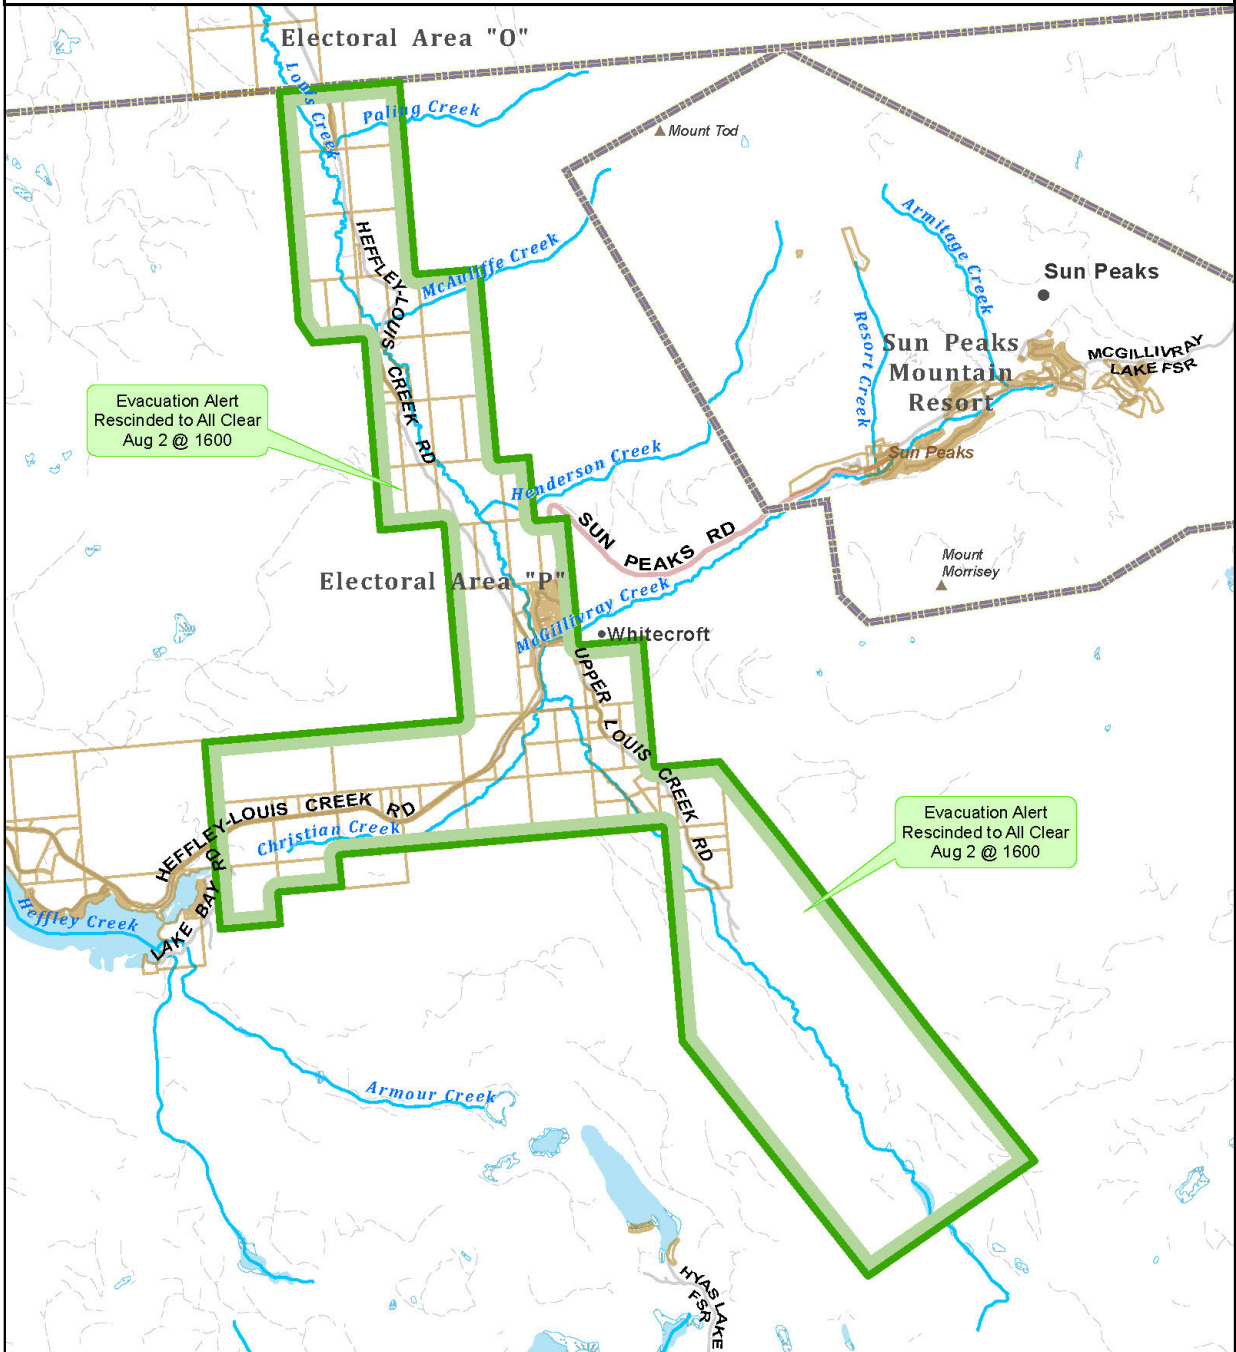

Thompson-Nicola Regional District
Embleton Wildfire
EVACUATION ALERTS to ALL CLEAR
08/02/2021 at 1600 hours

Evacuation Alert
Rescinded to All Clear
Aug 2 @ 1600

Evacuation Alert
Rescinded to All Clear
Aug 2 @ 1600

Evacuation Type

- Order
- Alert
- All Clear