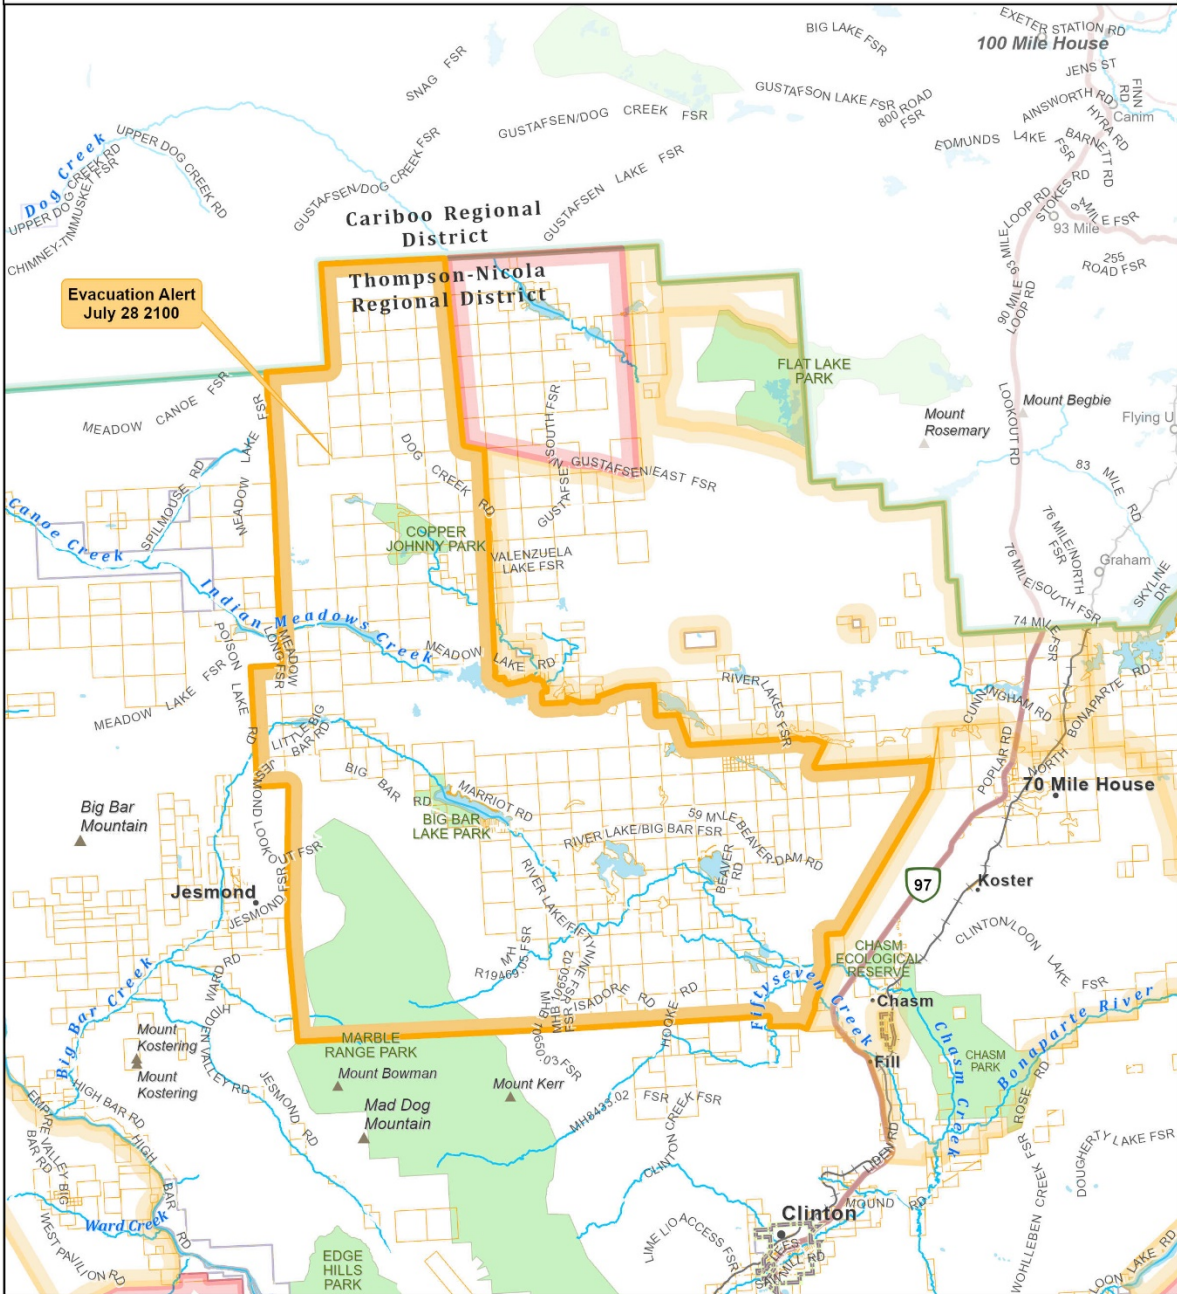

Thompson-Nicola Regional District
Flat Lake Wildfire
EVACUATION ALERT
07/28/2021 at 2100 hours

Evacuation Type

- Order
- Alert
- All Clear