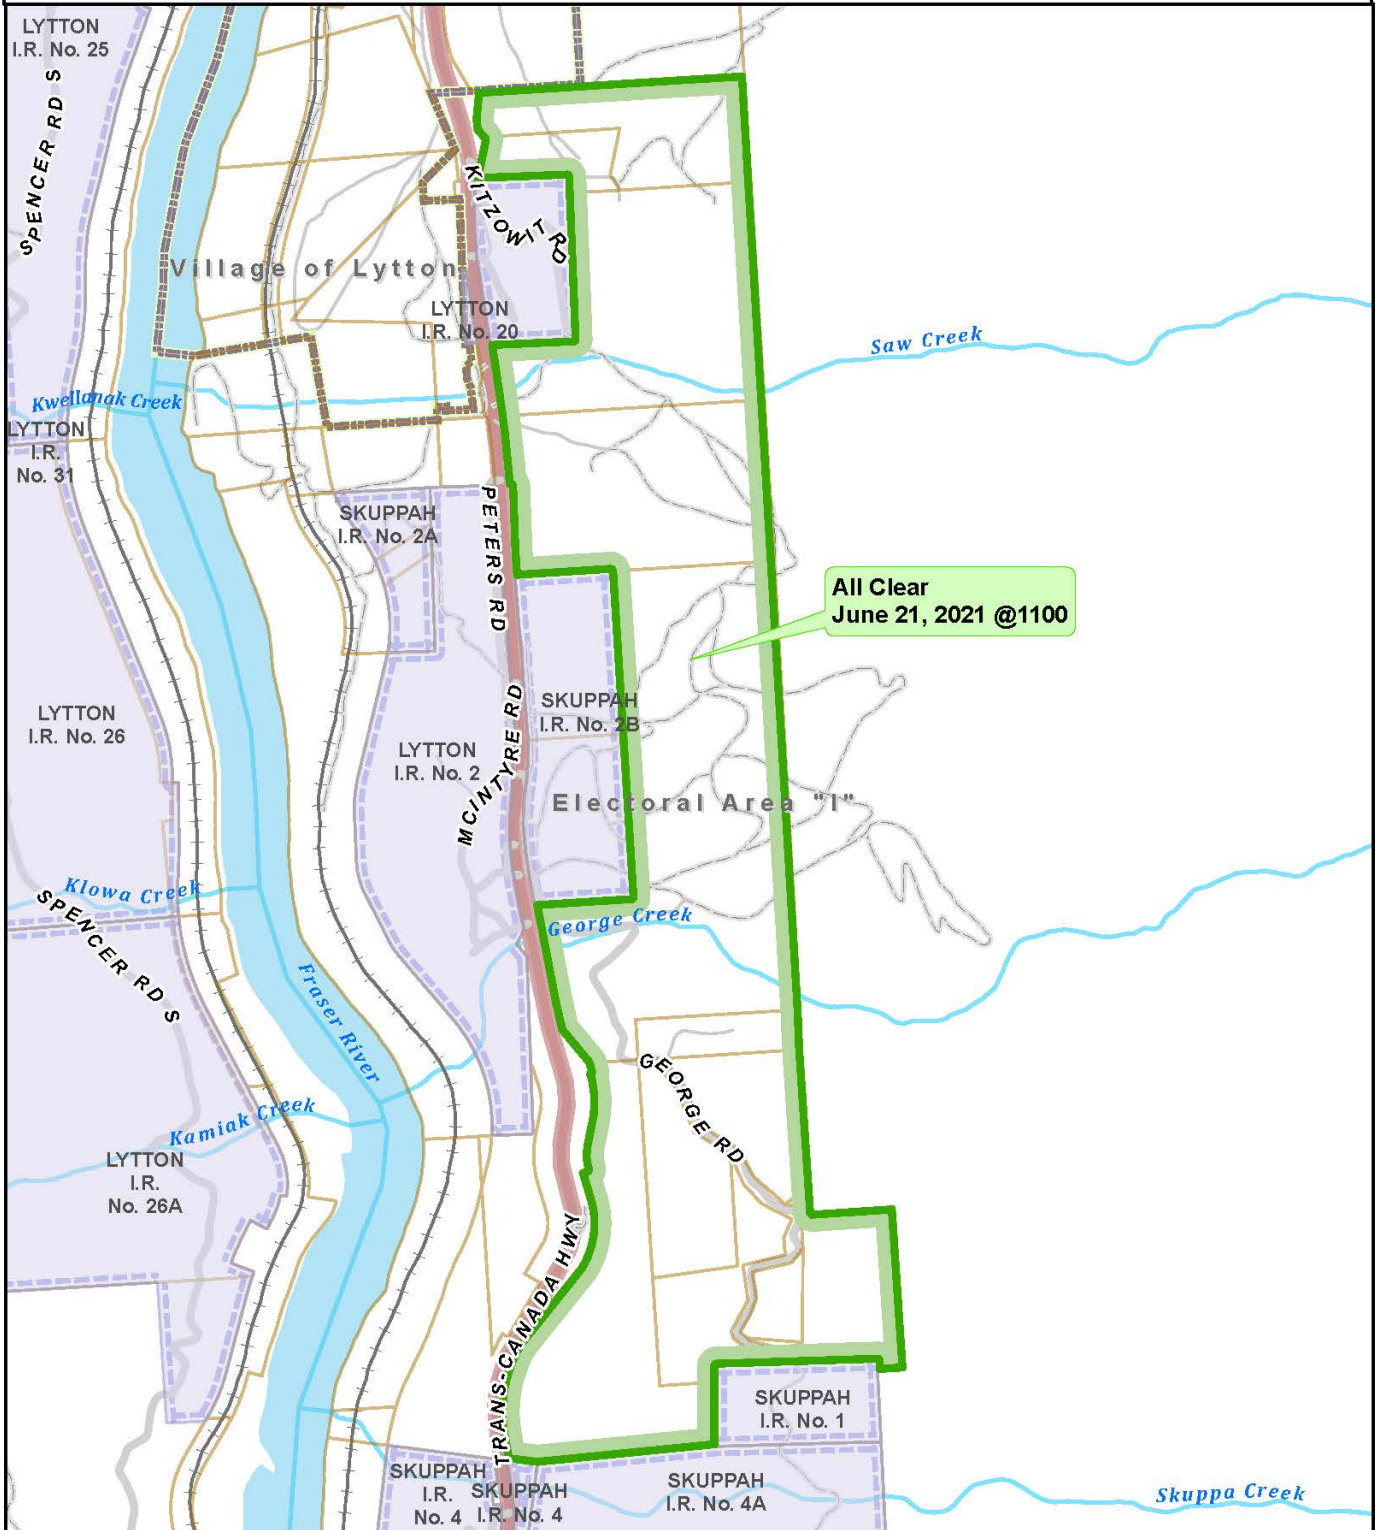

EVACUATION ALERT RESCINDED TO ALL CLEAR

Thompson Nicola Regional District
South of Lytton K70804

EVACUATION ALERT RESCINDED TO ALL CLEAR

Evacuation Type

- Order
- Alert
- All Clear

Map Drawn: 21 Jun 2021 @ 9:06 AM