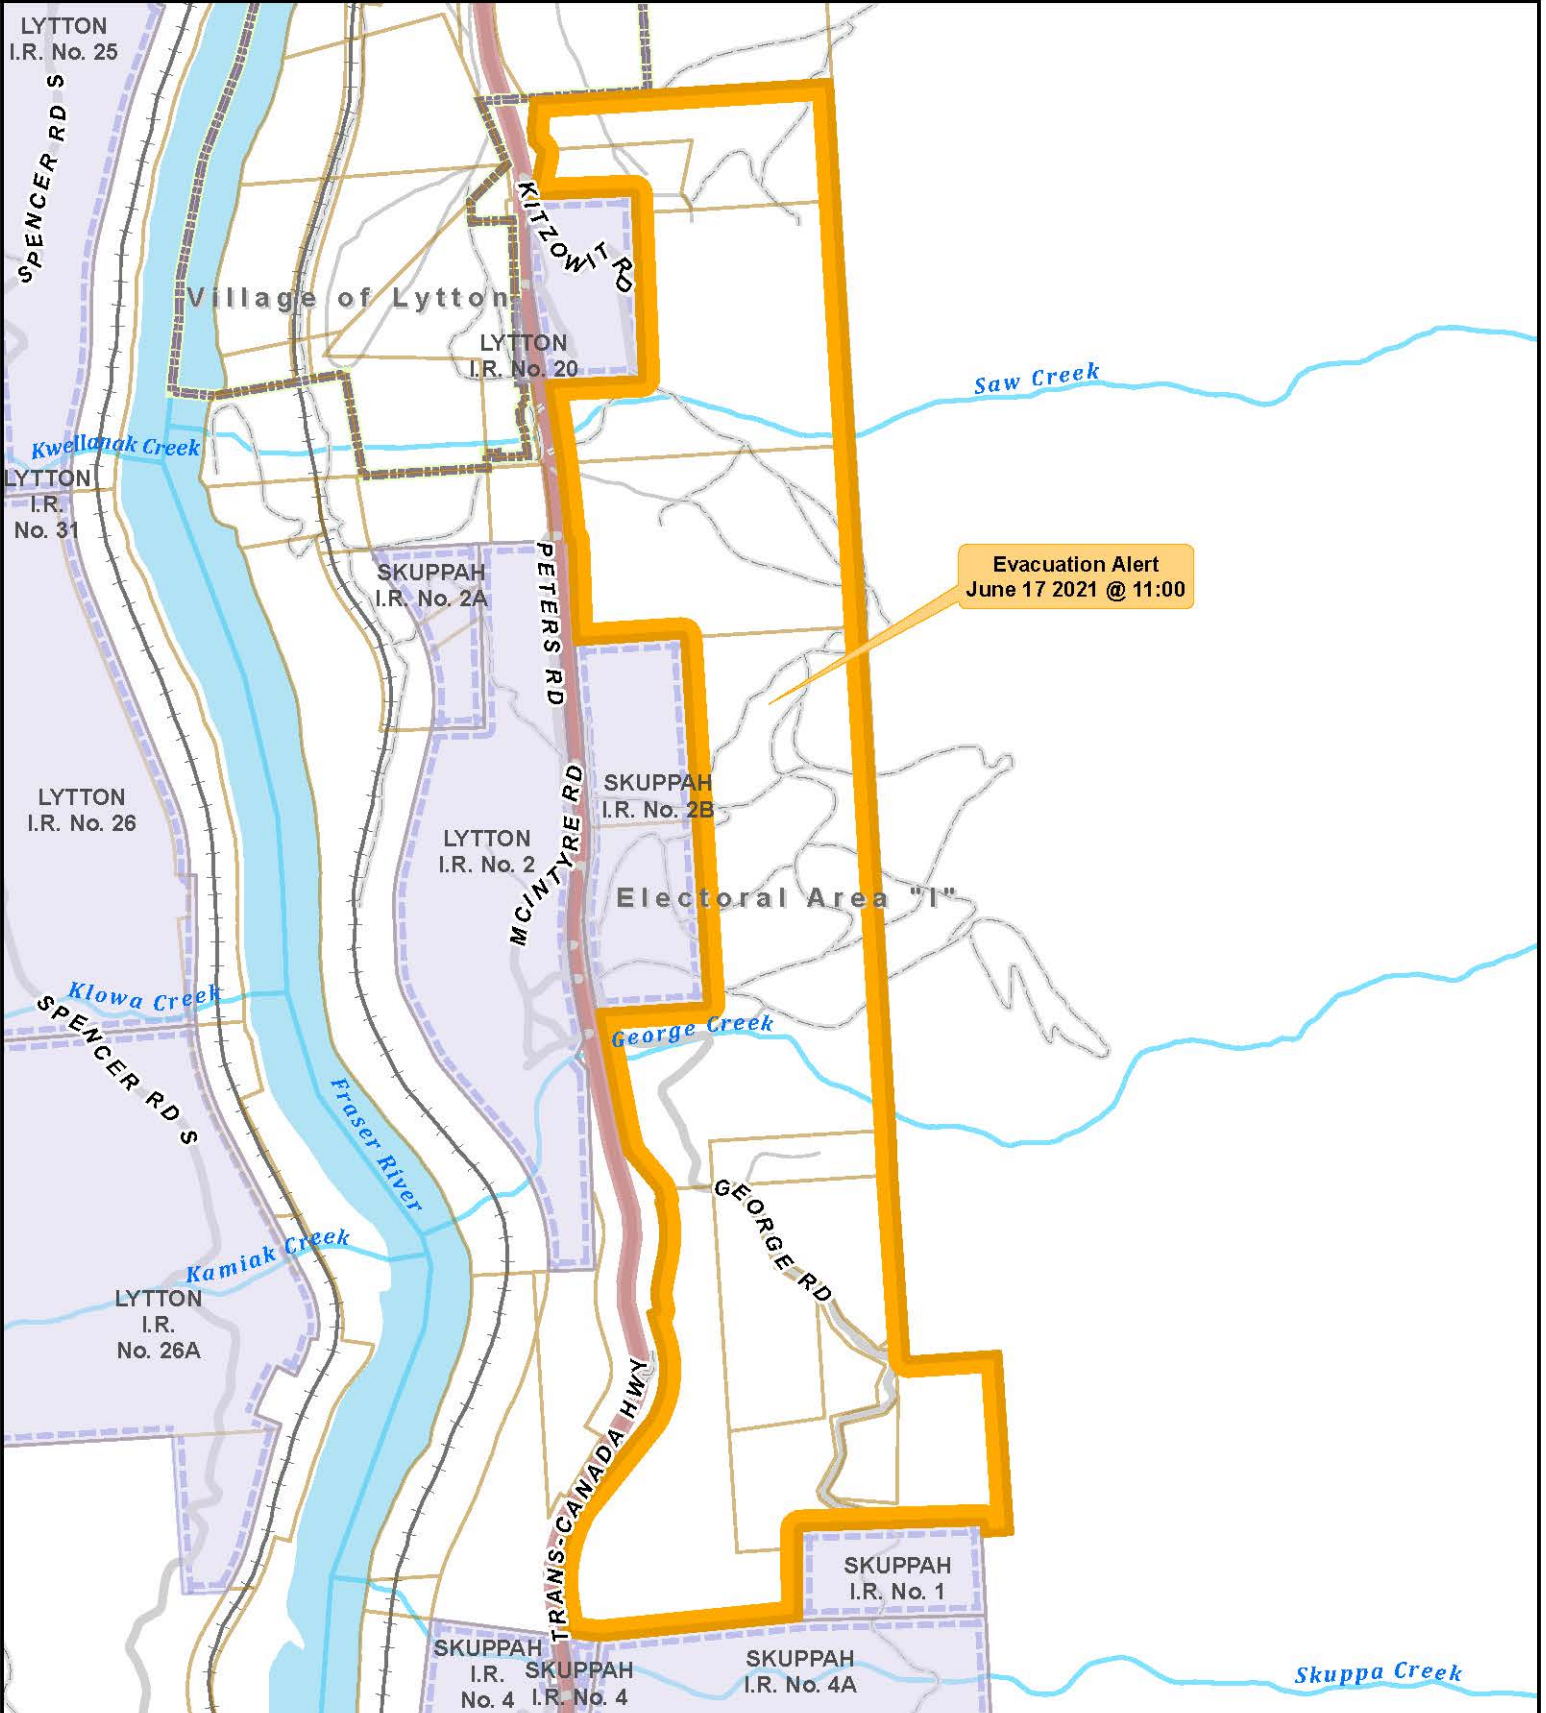

Thompson Nicola Regional District
South of Lytton
EVACUATION ALERT

Evacuation Type

- ▬ Order
- ▬ Alert
- ▬ All Clear

Map Drawn: 17 Jun 2021 @ 10:18 AM