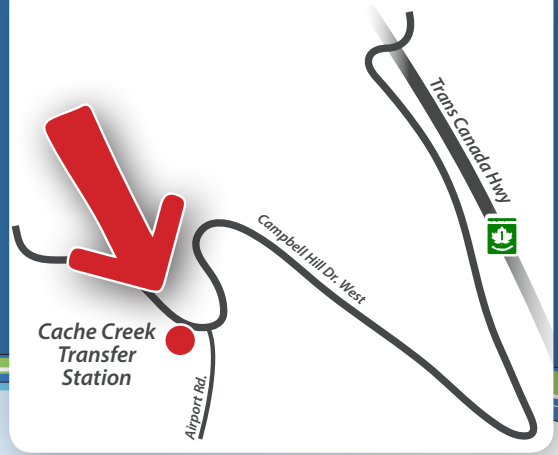

CACHE CREEK REFUSE TRANSFER STATION

882 CAMPBELL HILL DRIVE WEST

**HOURS OF
OPERATION**
Wednesday - Sunday 10-6

ACCEPTED MATERIALS

FREE TO RECYCLE
Blue Bag Recycling <i>(see below)</i>
Scrap Metal
Glass (jars and bottles)
Brush & branches <i>(less than 8" diameter)</i>
Cardboard
Propane tanks
Tires <i>(off rims)</i>