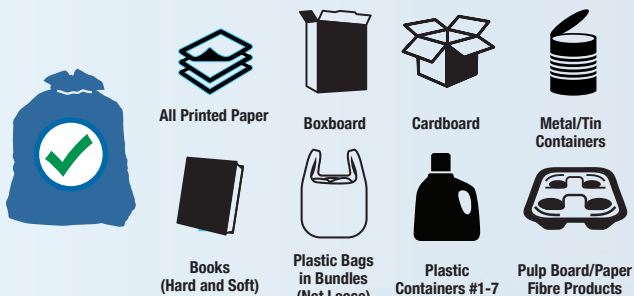

Accepted Items for Blue Bag Recycling

(MUST BE Rinsed/Clean/Empty):

WHAT IS HOUSEHOLD GARBAGE

Solid waste generated from the day to day activities of households and non-industrial businesses. Household garbage is typically disposed of in bags. In addition, household items that are not part of a house or building would be considered household garbage, such as a garden hose.

HOW TO PAY

The only acceptable payment methods are prepaid punch cards called "eco-cards" or charge accounts for businesses. Cash, credit or debit are **NOT** accepted.

Local Eco-Card Retailers

Cache Creek: